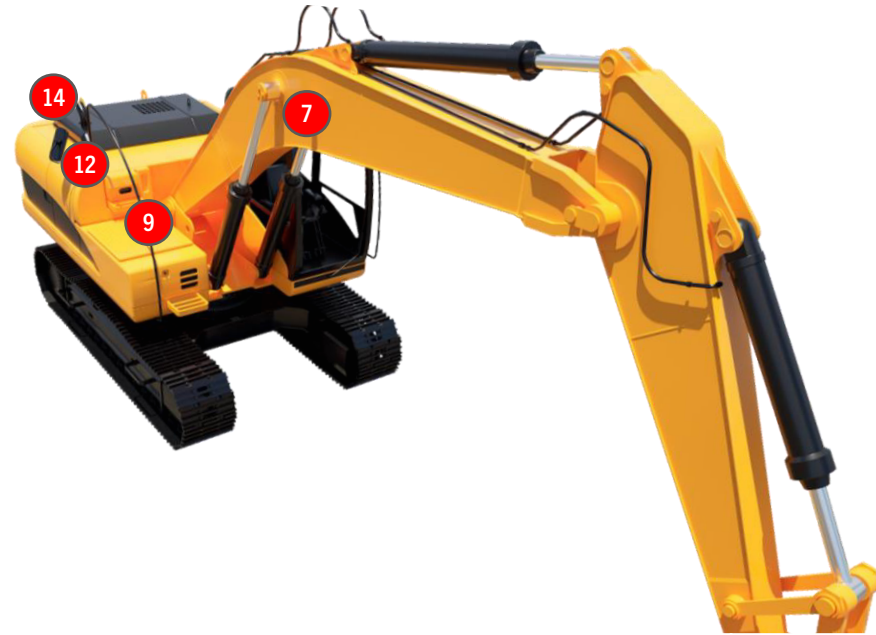

**TILT**

**PHI**

**Standard factory setup**

	1	2	3	4	5
<b>MODEL</b>	<b>CANIS</b> GO 420 FLOOD	<b>CANIS</b> GO 420 FLOOD	<b>CANIS</b> GO 420 FLOOD	<b>CANIS</b> GO 420 FLOOD	<b>CANIS</b> GO 420 FLOOD
<b>TILT°</b>	<b>-20°</b>	<b>-20°</b>	<b>-5°</b>	<b>-25°</b>	<b>-25°</b>
<b>PHI°</b>	<b>0°</b>	<b>10°</b>	<b>0°</b>	<b>0°</b>	<b>0°</b>

# **SETUP 1**

- 2 original boom lights moved to cabin
- Additional lights in package:
  - 3 pcs Pictor 620
  - 6 pcs Scorpius Pro PH415 (glare free)

**Zeppelin upgrade setup 1**

**TILT**

**PHI**

	1	2	3	4	5	6	7	8	9	10	11	12	13	14
<b>MODEL</b>	CANIS GO 420 FLOOD	CANIS GO 420 FLOOD	CANIS GO 420 FLOOD	CANIS GO 420 FLOOD	CANIS GO 420 FLOOD	PICTOR 620	PICTOR 620	SCORPIUS Pro 415 Phenom	SCORPIUS Pro 415 Phenom	PICTOR 620	SCORPIUS Pro 415 Phenom	SCORPIUS Pro 415 Phenom	SCORPIUS Pro 415 Phenom	SCORPIUS Pro 415 Phenom
<b>TILT°</b>	-20°	-5°	-10°	-10°	-5°	-25°	-25°	0°	0°	0°	0°	0°	0°	0°
<b>PHI°</b>	0°	0°	10°	30°	0°	0°	0°	60°	-60°	0°	100°	-100°	165°	-165°