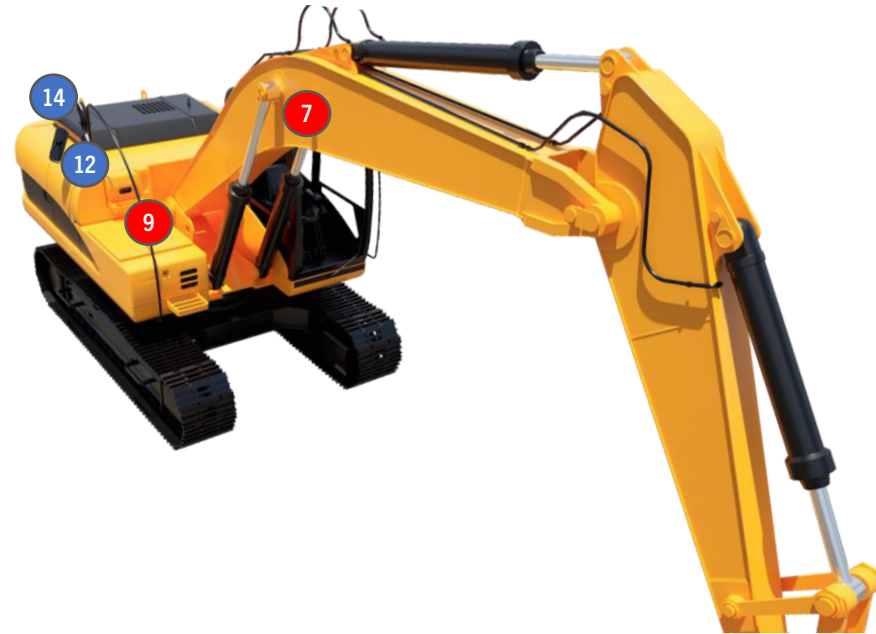

TILT

PHI

Nordic upgrade setup 2

	1	2	3	4	5	6	7	8	9	10	11	12	13	14
MODEL	SCORPIUS PRO 445 WIDEFLOOD	SCORPIUS PRO 445 WIDEFLOOD	SCORPIUS PRO 445 WIDEFLOOD	SCORPIUS PRO 445 WIDEFLOOD	CANIS GO 420 FLOOD	PICTOR 620	PICTOR 620	SCORPIUS PRO 445 WIDEFLOOD	SCORPIUS PRO 445 WIDEFLOOD	PICTOR 620	CANIS GO 420 FLOOD	CANIS GO 420 FLOOD	CANIS GO 420 FLOOD	CANIS GO 420 FLOOD
TILT°	-20°	-5°	-10°	-10°	-5°	-25°	-25°	-20°	-15°	0°	-15°	-15°	-15°	-15°
PHI°	0°	0°	10°	30°	0°	0°	0°	60°	-60°	0°	100°	-100°	165°	-165°