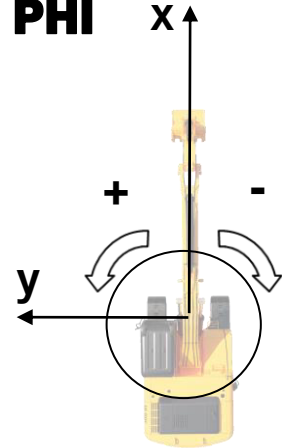

TILT

PHI

Nordic upgrade setup 2

	1	2	3	4	5	6	7	8	9	10	11	12	13	14
MODEL	SCORPIUS PRO 445 WIDEFLOOD	SCORPIUS PRO 445 WIDEFLOOD	SCORPIUS PRO 445 WIDEFLOOD	SCORPIUS PRO 445 WIDEFLOOD	CANIS GO 420 FLOOD	PICTOR 620	PICTOR 620	SCORPIUS PRO 445 WIDEFLOOD	SCORPIUS PRO 445 WIDEFLOOD	PICTOR 620	CANIS GO 420 FLOOD	CANIS GO 420 FLOOD	CANIS GO 420 FLOOD	CANIS GO 420 FLOOD
TILT°	-20°	-5°	-10°	-10°	-5°	-25°	-25°	-20°	-15°	0°	-15°	-15°	-15°	-15°
PHI°	0°	0°	10°	30°	0°	0°	0°	60°	-60°	0°	100°	-100°	165°	-165°