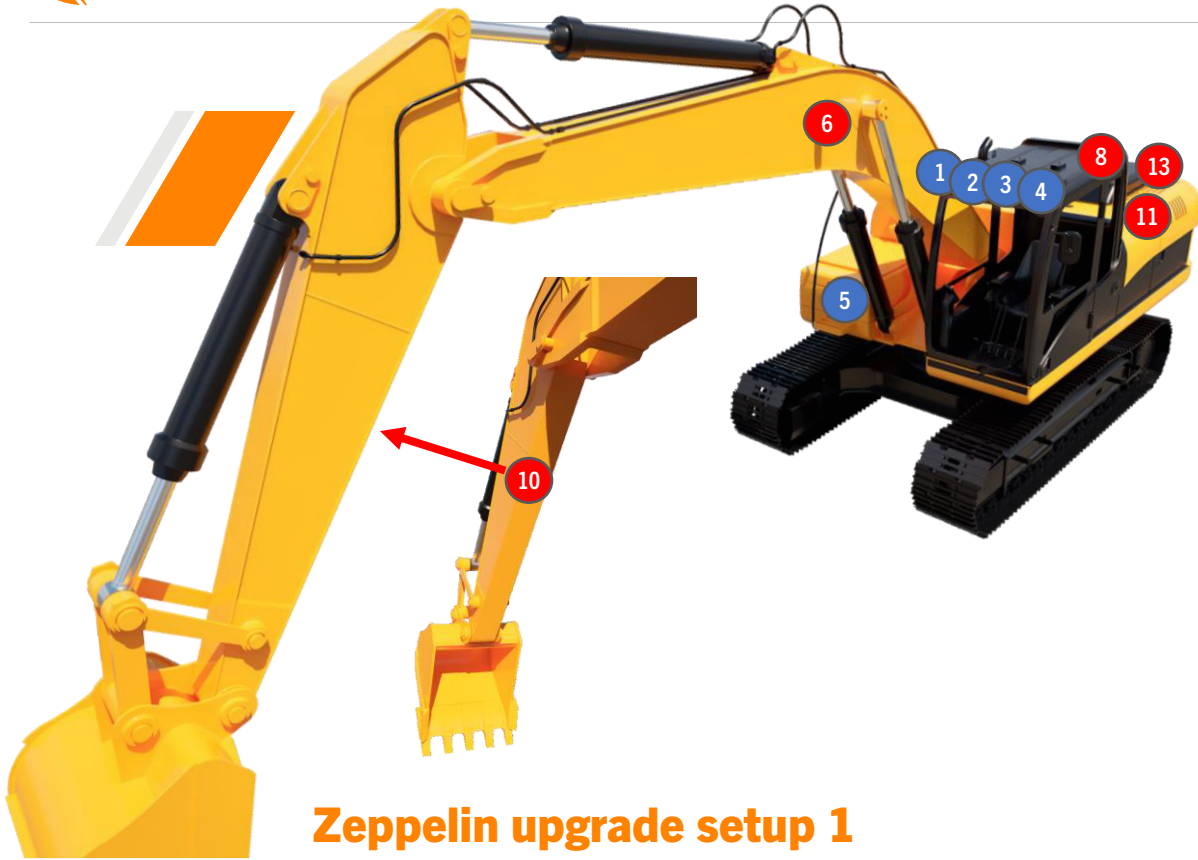

# **SETUP 1**

- 2 original boom lights moved to cabin
- Additional lights in package:
  - 3 pcs Pictor 620
  - 6 pcs Scorpius Pro PH415 (glare free)

**Zeppelin upgrade setup 1**

**TILT**

**PHI**

	1	2	3	4	5	6	7	8	9	10	11	12	13	14
<b>MODEL</b>	CANIS GO 420 FLOOD	CANIS GO 420 FLOOD	CANIS GO 420 FLOOD	CANIS GO 420 FLOOD	CANIS GO 420 FLOOD	PICTOR 620	PICTOR 620	SCORPIUS Pro 415 Phenom	SCORPIUS Pro 415 Phenom	PICTOR 620	SCORPIUS Pro 415 Phenom	SCORPIUS Pro 415 Phenom	SCORPIUS Pro 415 Phenom	SCORPIUS Pro 415 Phenom
<b>TILT°</b>	-20°	-5°	-10°	-10°	-5°	-25°	-25°	0°	0°	0°	0°	0°	0°	0°
<b>PHI°</b>	0°	0°	10°	30°	0°	0°	0°	60°	-60°	0°	100°	-100°	165°	-165°