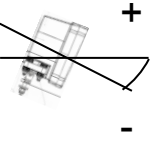

# **SETUP 1**

- 2 original boom lights moved to cabin
- Additional lights in package:
  - 3 pcs Pictor 620
  - 6 pcs Scorpius Pro PH415 (glare free)

**Zeppelin upgrade setup 1**

**TILT**

**PHI**

	1	2	3	4	5	6	7	8	9	10	11	12	13	14
<b>MODEL</b>	CANIS GO 420 FLOOD	CANIS GO 420 FLOOD	CANIS GO 420 FLOOD	CANIS GO 420 FLOOD	CANIS GO 420 FLOOD	PICTOR 620	PICTOR 620	SCORPIUS Pro 415 Phenom	SCORPIUS Pro 415 Phenom	PICTOR 620	SCORPIUS Pro 415 Phenom	SCORPIUS Pro 415 Phenom	SCORPIUS Pro 415 Phenom	SCORPIUS Pro 415 Phenom
<b>TILT°</b>	-20°	-5°	-10°	-10°	-5°	-25°	-25°	0°	0°	0°	0°	0°	0°	0°
<b>PHI°</b>	0°	0°	10°	30°	0°	0°	0°	60°	-60°	0°	100°	-100°	165°	-165°