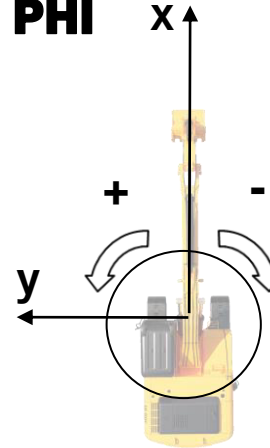

# **SETUP 1**

- 2 original boom lights moved to cabin
- Additional lights in package:
  - 3 pcs Pictor 620
  - 6 pcs Scorpius Pro PH415 (glare free)

**Zeppelin upgrade setup 1**

**TILT**

**PHI**

	1	2	3	4	5	6	7	8	9	10	11	12	13	14
<b>MODEL</b>	CANIS GO 420 FLOOD	CANIS GO 420 FLOOD	CANIS GO 420 FLOOD	CANIS GO 420 FLOOD	CANIS GO 420 FLOOD	PICTOR 620	PICTOR 620	SCORPIUS Pro 415 Phenom	SCORPIUS Pro 415 Phenom	PICTOR 620	SCORPIUS Pro 415 Phenom	SCORPIUS Pro 415 Phenom	SCORPIUS Pro 415 Phenom	SCORPIUS Pro 415 Phenom
<b>TILT°</b>	-20°	-5°	-10°	-10°	-5°	-25°	-25°	0°	0°	0°	0°	0°	0°	0°
<b>PHI°</b>	0°	0°	10°	30°	0°	0°	0°	60°	-60°	0°	100°	-100°	165°	-165°