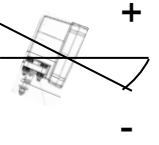

TILT

PHI

Nordic upgrade setup 2

	1	2	3	4	5	6	7	8	9	10	11	12	13	14
MODEL	SCORPIUS PRO 445 WIDEFLOOD	SCORPIUS PRO 445 WIDEFLOOD	SCORPIUS PRO 445 WIDEFLOOD	SCORPIUS PRO 445 WIDEFLOOD	CANIS GO 420 FLOOD	PICTOR 620	PICTOR 620	SCORPIUS PRO 445 WIDEFLOOD	SCORPIUS PRO 445 WIDEFLOOD	PICTOR 620	CANIS GO 420 FLOOD	CANIS GO 420 FLOOD	CANIS GO 420 FLOOD	CANIS GO 420 FLOOD
TILT°	-20°	-5°	-10°	-10°	-5°	-25°	-25°	-20°	-15°	0°	-15°	-15°	-15°	-15°
PHI°	0°	0°	10°	30°	0°	0°	0°	60°	-60°	0°	100°	-100°	165°	-165°