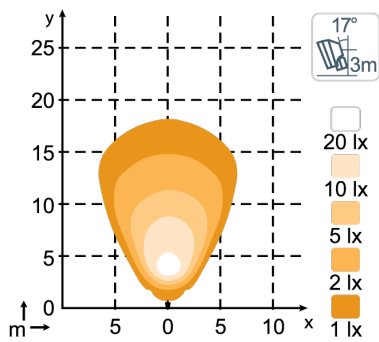

TECHNICAL DATA

| | | | |
|---------------------------|-------------------------------|------------------------|---|
| Theoretical Lumens Output | 1900 lm | Shock | 60G |
| Operational Lumens Output | 1200 lm | Vibration | 8Grms 24-2000Hz |
| Colour Temperature | 5700 K | Lens | PC |
| Nominal Voltage DC | 12 - 24 V | Body / Housing | Aluminium |
| Input Voltage DC | 9 - 16 V 18 - 32 V | Weight | 0.5 kg |
| Power Consumption | 20 W | IP Rating | IP68, IP6K9K |
| Nominal Current at | 24V=0.8A, 12V=1.7A | Salt Spray Test | ISO 9227 240H |
| Connector | Built-in Deutsch DT-2 (2-pin) | EMC | CISPR 25 Class 5, EN12895, ISO 13766, ISO 14982, ISO 7637-2 |
| Electronics | Isolated | Operating Temperatures | -40°C... +85°C (Overheat protected) |
| Mount | Single Bolt M10 | Part Numbers | Wide Flood: 982-601B, Flood: 982-603B |

CONNECTORS

Built-in Deutsch DT-2 (2-pin)

KEY FEATURES

- Cost-effective
- Operational lumens output: 1200lm
- Dimmable

LIGHT PATTERNS

**KL2001 1200lm
Wide Flood**

**KL2001 1200lm
Flood**

**KL2001 900lm
Diffused**

DRAWINGS