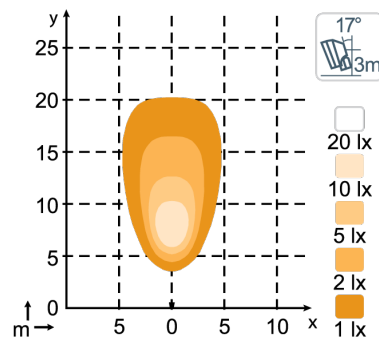

TECHNICAL DATA

| | | | |
|---------------------------|-------------------------------|------------------------|---|
| Theoretical Lumens Output | 1900 lm | Shock | 60G |
| Operational Lumens Output | 1200 lm | Vibration | 8Grms 24-2000Hz |
| Colour Temperature | 5700 K | Lens | PC |
| Nominal Voltage DC | 12 - 24 V | Body / Housing | Aluminium |
| Input Voltage DC | 9 - 16 V 18 - 32 V | Weight | 0.5 kg |
| Power Consumption | 20 W | IP Rating | IP68, IP6K9K |
| Nominal Current at | 24V=0.8A, 12V=1.7A | Salt Spray Test | ISO 9227 240H |
| Connector | Built-in Deutsch DT-2 (2-pin) | EMC | CISPR 25 Class 5, EN12895, ISO 13766, ISO 14982, ISO 7637-2 |
| Electronics | Isolated | Operating Temperatures | -40°C... +85°C (Overheat protected) |
| Mount | Single Bolt M10 | Part Numbers | Wide Flood: 982-601B, Flood: 982-603B |

CONNECTORS

Built-in Deutsch DT-2 (2-pin)

KEY FEATURES

- Cost-effective
- Operational lumens output: 1200lm
- Dimmable

LIGHT PATTERNS

**KL2001 1200lm
Wide Flood**

**KL2001 1200lm
Flood**

**KL2001 900lm
Diffused**

DRAWINGS