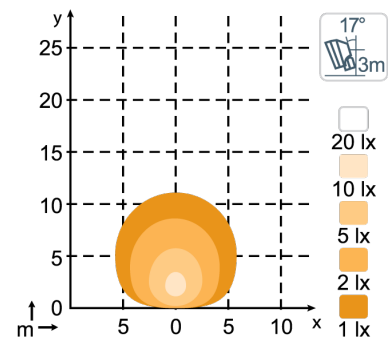

TECHNICAL DATA

| | | | |
|---------------------------|-------------------------------|------------------------|---|
| Theoretical Lumens Output | 1900 lm | Shock | 60G |
| Operational Lumens Output | 1200 lm | Vibration | 8Grms 24-2000Hz |
| Colour Temperature | 5700 K | Lens | PC |
| Nominal Voltage DC | 12 - 24 V | Body / Housing | Aluminium |
| Input Voltage DC | 9 - 16 V 18 - 32 V | Weight | 0.5 kg |
| Power Consumption | 20 W | IP Rating | IP68, IP6K9K |
| Nominal Current at | 24V=0.8A, 12V=1.7A | Salt Spray Test | ISO 9227 240H |
| Connector | Built-in Deutsch DT-2 (2-pin) | EMC | CISPR 25 Class 5, EN12895, ISO 13766, ISO 14982, ISO 7637-2 |
| Electronics | Isolated | Operating Temperatures | -40°C... +85°C (Overheat protected) |
| Mount | Single Bolt M10 | Part Numbers | Wide Flood: 982-601B, Flood: 982-603B |

CONNECTORS

Built-in Deutsch DT-2 (2-pin)

KEY FEATURES

- Cost-effective
- Operational lumens output: 1200lm
- Dimmable

LIGHT PATTERNS

**KL2001 1200lm
Wide Flood**

**KL2001 1200lm
Flood**

**KL2001 900lm
Diffused**

DRAWINGS