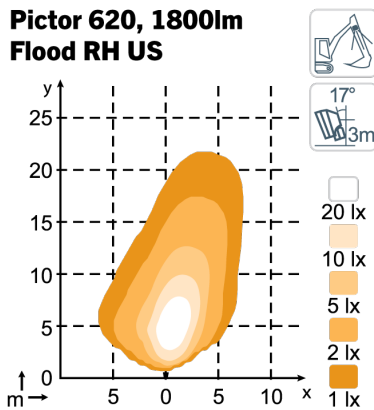

## LICHTBILDER

**Pictor 620, 1800lm  
Flood TD US**

**Pictor 620, 1800lm  
Flood TT DS**

**Pictor 620, 1800lm  
Flood LH US**

**Pictor 620, 1800lm  
Flood RH US**

## ABMESSUNGEN