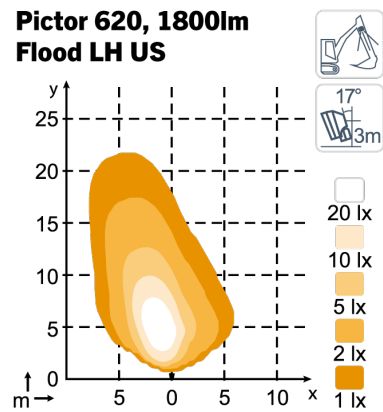

## LICHTBILDER

**Pictor 620, 1800lm  
Flood TD US**

**Pictor 620, 1800lm  
Flood TT DS**

**Pictor 620, 1800lm  
Flood LH US**

**Pictor 620, 1800lm  
Flood RH US**

## ABMESSUNGEN